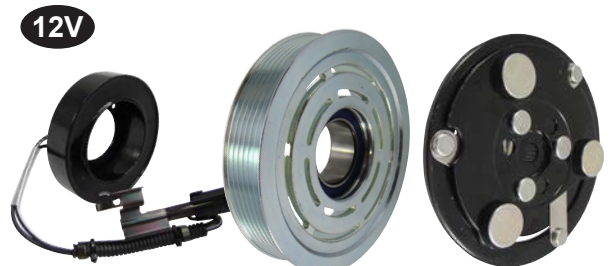

CS-4134

CC-4047   **CP-46301**   **CH-4063**
SD7H15   6GV, 130/133mmOD   35X55X20