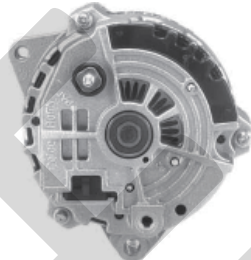

DELCO

AD-180231

For: CW, 105Amp, 6GV
 Lester: 8160-7
 OEM: 10479984
 1994-1995 **Chevrolet** Post Vehicle
 1996-1997 **Isuzu** Hombre

AD-165331

For: CW, 105Amp, 6GV
 Lester: 7964
 OEM: 10479901
 1991 **Buick** Lesabre, Park Avenue