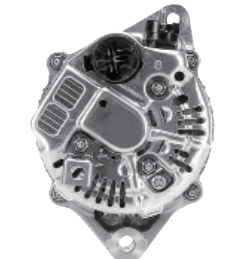

AN-19321

For: CCW, 80Amp, 4GV
Lester: 13540
OEM: 101211-569
1994-1995 **Honda** Civic