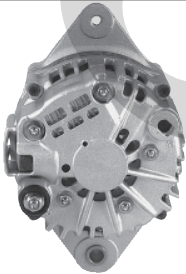

AH-20891

For: CW, 60Amp, 4GV
Lester: 13745
OEM: LR160-730
1996-1997 **Honda** Passport, **Isuzu** Rodeo