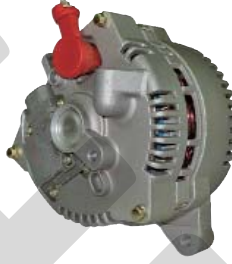

AF-198931

For: CW, 130Amp, 6GV, 3G
Lester: 7776
OEM: 2L3U-10300-BB
2002-2006 **Ford** E Series Van
2002-2004 **Mercury** Mountaineer