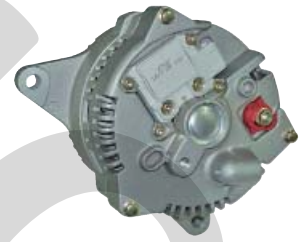

AF-199131

For: CW, 130Amp, 6GV, 3G
Lester: 7775
OEM: 96BB-10300-AA
1999-2001 **Mercury** Cougar
1995-2000 **Mercury** Mystique