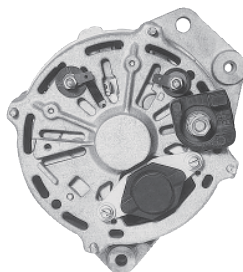

AB-14711

For: CW, 90Amp, 1GV
Lester: 14396
OEM: 0-120-469-638
1986-1988 **Audi** 4000, 5000 Series